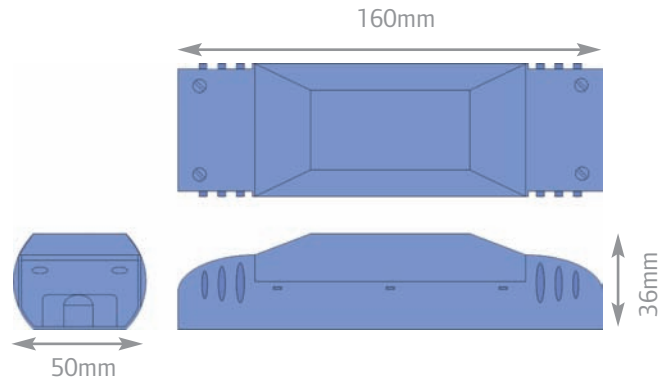

mechanical data