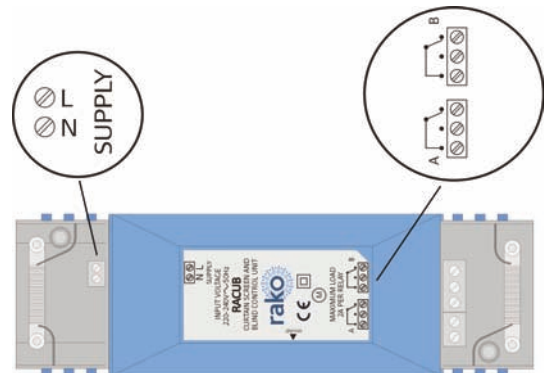

connection details

telephone +44 (0) 1634 226666 fax +44 (0) 1634 226667 www.rakocontrols.com

WE RESERVE THE RIGHT TO CHANGE THE SPECIFICATION AND DATA HEREWITH WITHOUT NOTICE.

© 2012 RAKO CONTROLS LIMITED