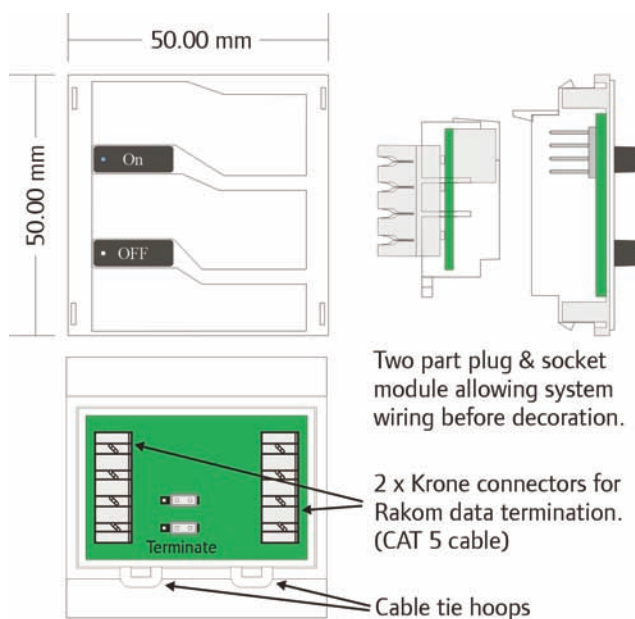

mechanical data

telephone +44 (0) 1634 226666 fax +44 (0) 1634 226667 www.rakocontrols.com